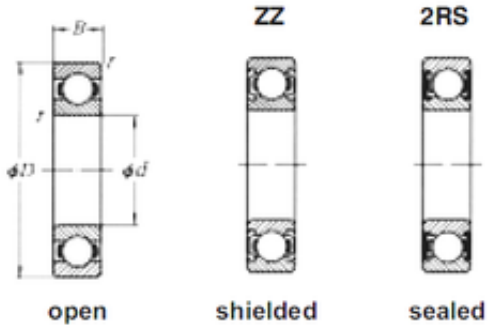

AST BEARING OF AMERICA CORP.

90 mm x 140 mm x 24 mm Loyal 6018 deep groove ball bearings

Bearing No. 6018

| | |
|----------------|--------------|
| Size | 90x140x24 mm |
| Bore Diameter | 90 mm |
| Outer Diameter | 140 mm |
| Width | 24 mm |
| d | 90 mm |
| D | 140 mm |
| B | 24 mm |
| C | 24 mm |

6018 Bearing 2D drawings and 3D CAD models