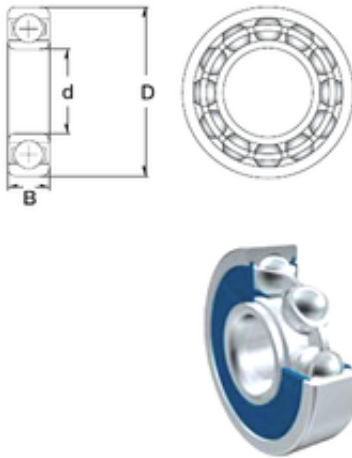

AST BEARING OF AMERICA CORP.

90 mm x 140 mm x 24 mm ZEN 6018-2RS deep groove ball bearings

Bearing No. 6018-2RS

Size	90x140x24 mm
Bore Diameter	90 mm
Outer Diameter	140 mm
Width	24 mm
d	90 mm
D	140 mm
B	24 mm
C	24 mm
Weight	1,23 Kg
Basic dynamic load rating (C)	58,5 kN
Basic static load rating (C0)	50 kN

6018-2RS Bearing 2D drawings and 3D CAD models