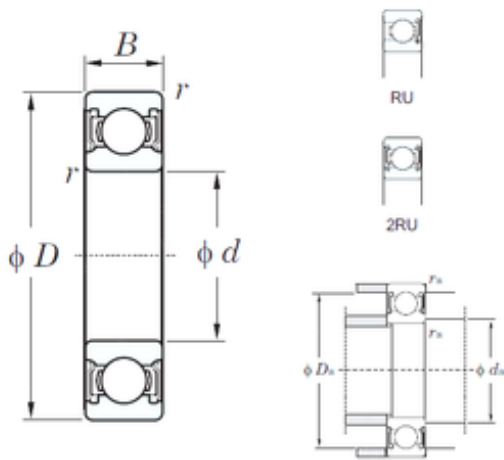

AST BEARING OF AMERICA CORP.

75 mm x 130 mm x 25 mm KOYO 6215-2RU
deep groove ball bearings

Bearing No. 6215-2RU

Size	75x130x25 mm
Bore Diameter	75 mm
Outer Diameter	130 mm
Width	25 mm
d	75 mm
D	130 mm
B	25 mm
C	25 mm
r min.	1,5 mm
da min.	83 mm
da max	88,5 mm
Da max.	122 mm
ra max.	1,5 mm
Weight	1,18 Kg
Basic dynamic load rating (C)	67,4 kN
Basic static load rating (C0)	48,3 kN
(Grease) Lubrication Speed	4800 r/min

6215-2RU Bearing 2D drawings and 3D CAD models