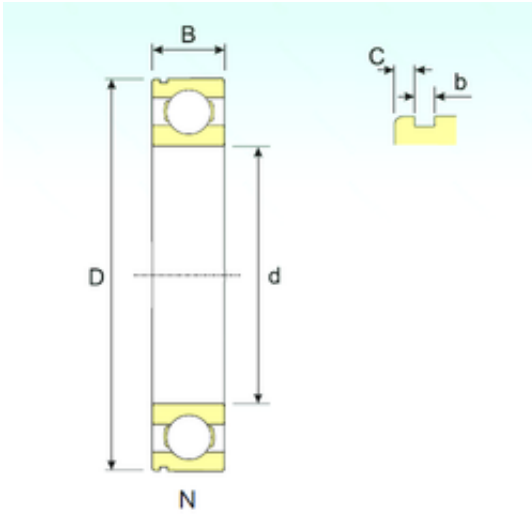

AST BEARING OF AMERICA CORP.

55 mm x 140 mm x 33 mm ISB 6411 N deep groove ball bearings

Bearing No. 6411 N

Size	55x140x33 mm
Bore Diameter	55 mm
Outer Diameter	140 mm
Width	33 mm
d	55 mm
D	140 mm
B	33 mm
C	33 mm
b	3,1 mm
f	2,82 mm
C	4,9 mm
Weight	2,3 Kg
Basic dynamic load rating (C)	97,51 kN
Basic static load rating (C0)	60,76 kN
(Grease) Lubrication Speed	5355 r/min

6411 N Bearing 2D drawings and 3D CAD models