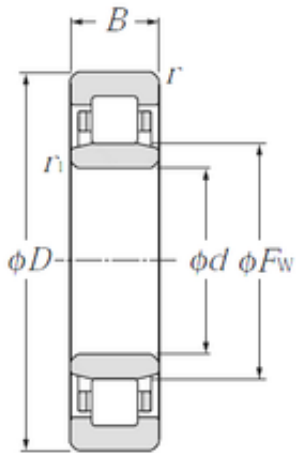

AST BEARING OF AMERICA CORP.

200 mm x 310 mm x 51 mm CYSD NU1040
cylindrical roller bearings

Bearing No. NU1040

Size	200x310x51 mm
Bore Diameter	200 mm
Outer Diameter	310 mm
Width	51 mm
d	200 mm
Fw	229 mm
D	310 mm
B	51 mm
C	51 mm
Weight	14,3 Kg
Basic dynamic load rating (C)	615 kN
Basic static load rating (C0)	408 kN
(Grease) Lubrication Speed	1400 r/min

NU1040 Bearing 2D drawings and 3D CAD models