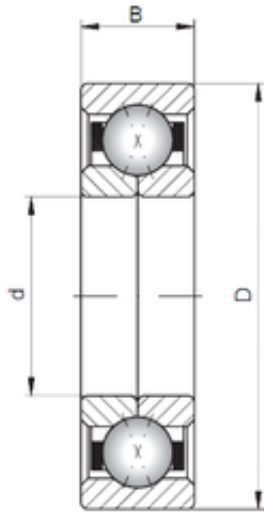

### Loyal QJ1040 angular contact ball bearings

Bearing No. QJ1040

Size	200x310x51 mm
Bore Diameter	200 mm
Outer Diameter	310 mm
Width	51 mm
d	200 mm
D	310 mm
B1	51 mm
C	51 mm
Weight	15 Kg
Basic dynamic load rating (C)	390 kN
Basic static load rating (C0)	620 kN
(Grease) Lubrication Speed	1350 r/min

QJ1040 Bearing 2D drawings and 3D CAD models