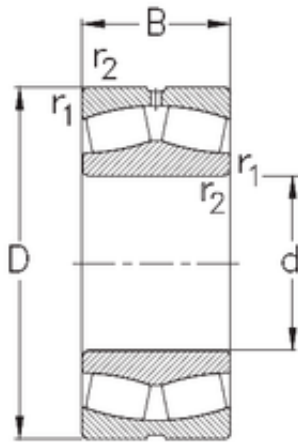

AST BEARING OF AMERICA CORP.

120 mm x 180 mm x 60 mm NKE 24024-CE-W33 spherical roller bearings

Bearing No. 24024-CE-W33

Size	120x180x60 mm
Bore Diameter	120 mm
Outer Diameter	180 mm
Width	60 mm
d	120 mm
D	180 mm
B	60 mm
C	60 mm
r1 min.	2 mm
r2 min.	2 mm
Weight	5,36 Kg
Basic dynamic load rating (C)	382 kN
Basic static load rating (C0)	671 kN
Limiting speed	3400 r/min
Calculation factor (e)	0,32
Calculation factor (Y0)	2,07
Calculation factor (Y1)	2,12

24024-CE-W33 Bearing 2D drawings and 3D CAD models